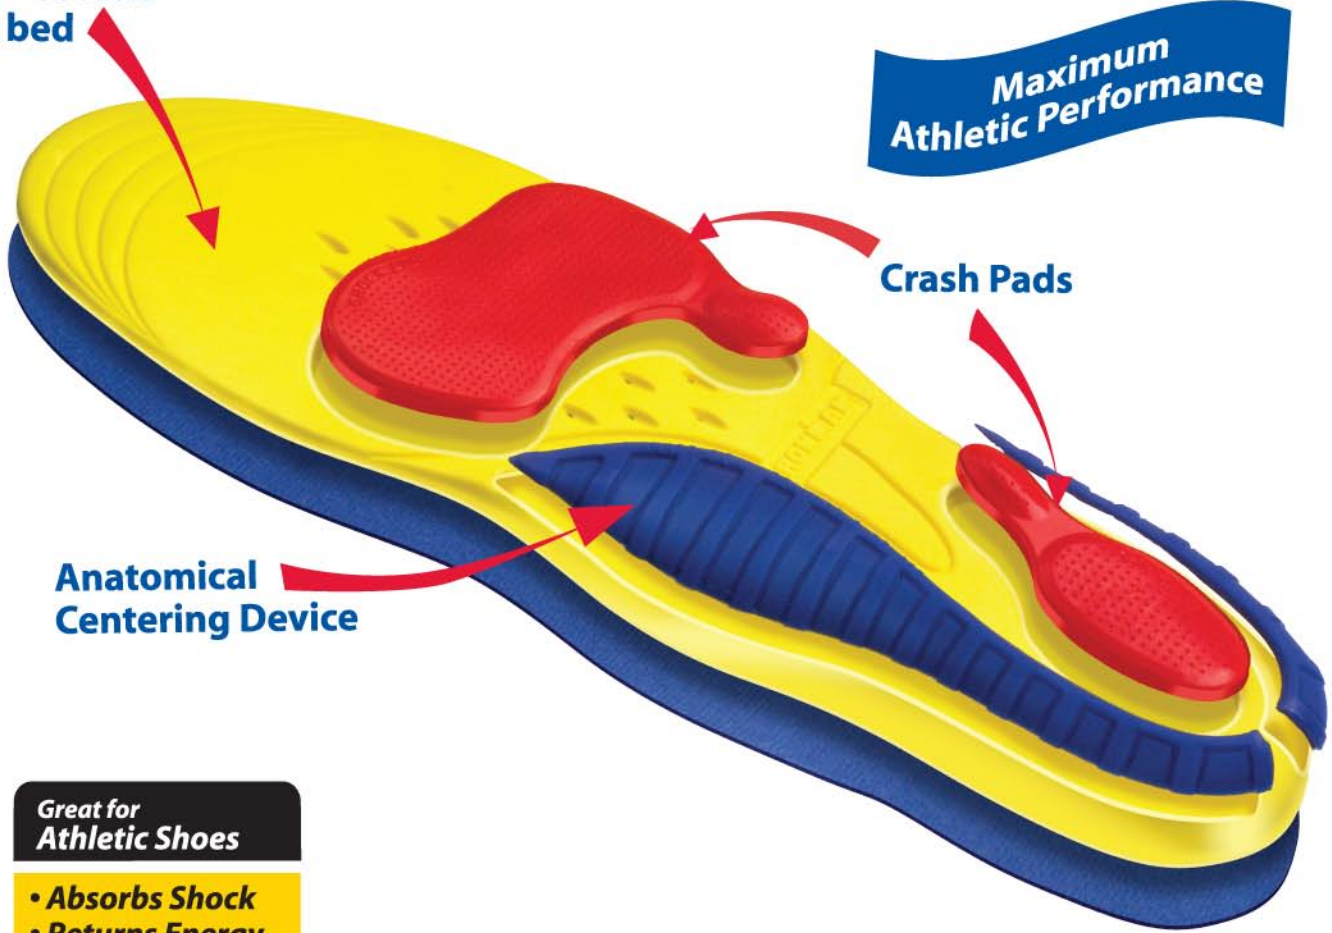

SPORT PLUS

REPLACEMENT INSOLES

Polyurethane
Foot bed

Maximum
Athletic Performance

Crash Pads

Anatomical
Centering Device

Great for
Athletic Shoes

- Absorbs Shock
- Returns Energy
- Helps Support & Stabilize Active Feet

CAT. NO.	TRIM TO FIT	MEN'S	WOMEN'S
40-477-08	LARGE	9-13	11+
40-477-02	SMALL	6-8	6-10

FEATURES	BENEFITS
• Anatomical Centering Device	Provides motion control to correctly position foot
• Crash Pads	Absorbs shock and helps evenly distribute shock
• Polyurethane Foot Bed	Supplies superior energy return for ultimate performance
• Six Month Unconditional Guarantee	Ensures confidence in a dependable product
• Fits up to Size 13	Helps reach a larger customer base